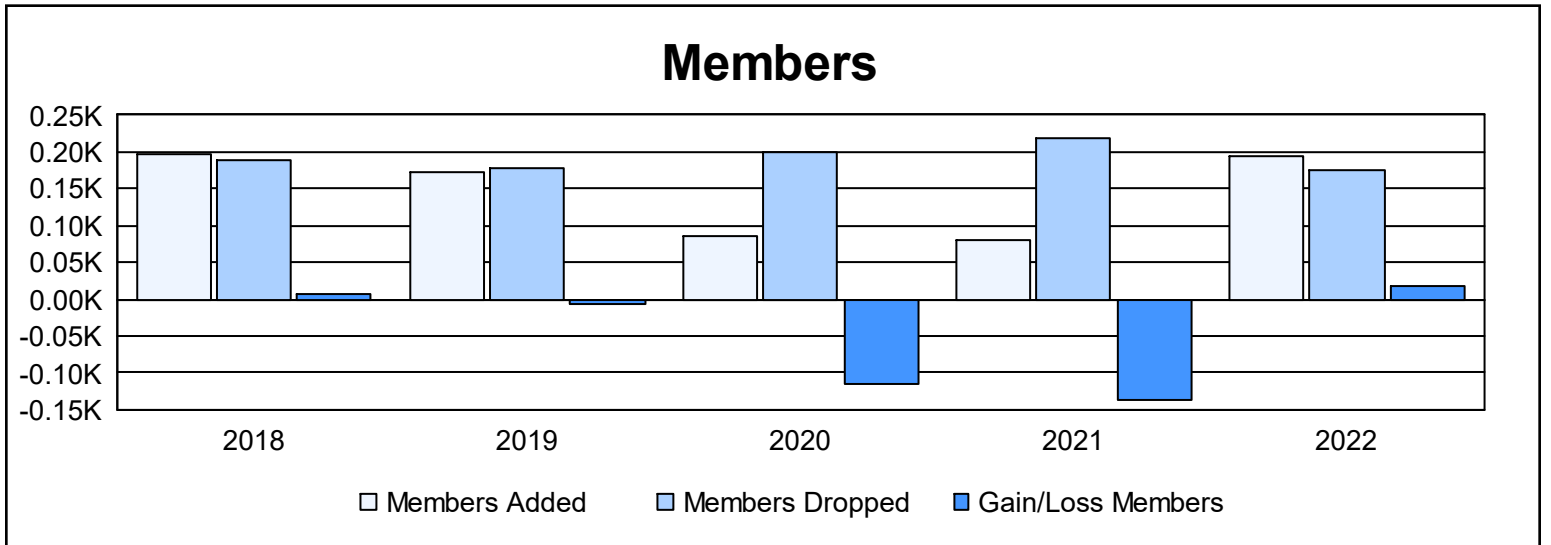

Year	New Clubs	Dropped Clubs	Gain/ Loss Clubs	New Members	Charter Members	Reinstate Members	Transfer Members	Total Member Added	Total Members Dropped	Gain/ Loss Members
2017-2018	1	0	1	157	28	6	6	197	190	7
2018-2019	0	1	-1	165	1	2	4	172	178	-6
2019-2020	0	2	-2	80	0	6	0	86	200	-114
2020-2021	0	2	-2	71	0	6	4	81	218	-137
2021-2022	0	2	-2	145	7	42	1	195	176	19
<b>Average</b>	<b>0</b>	<b>1</b>	<b>-1</b>	<b>124</b>	<b>7</b>	<b>12</b>	<b>3</b>	<b>146</b>	<b>192</b>	<b>-46</b>

### Membership Composition June 2022 Cumulative