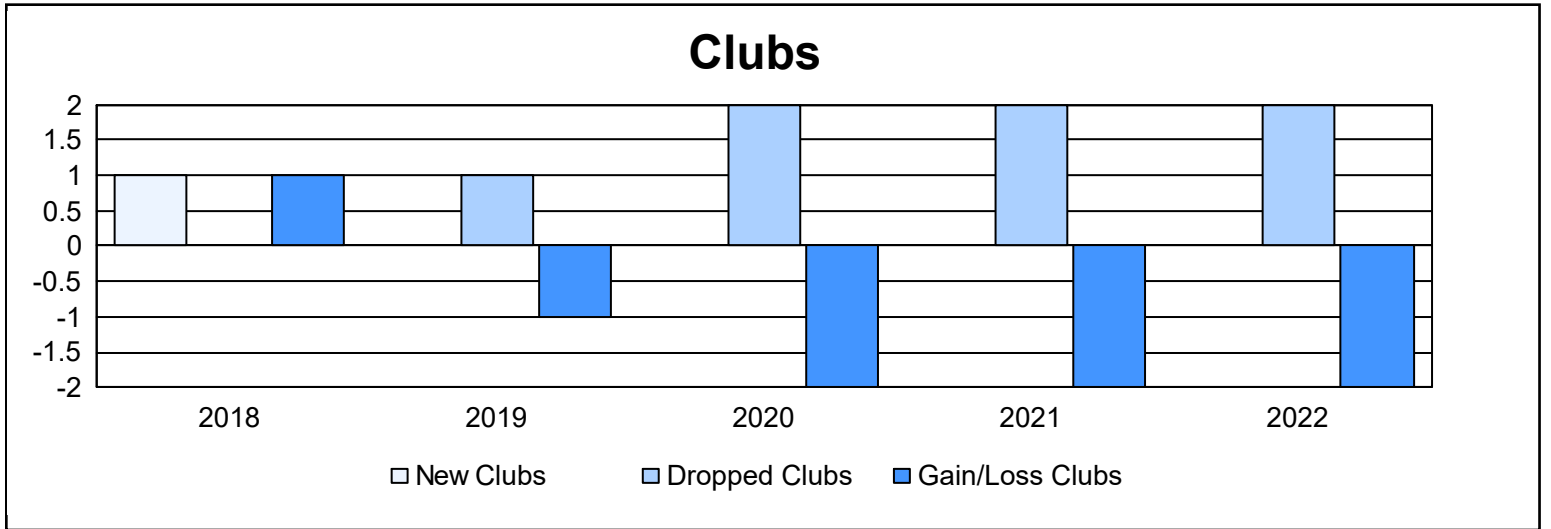

Year	New Clubs	Dropped Clubs	Gain/ Loss Clubs	New Members	Charter Members	Reinstate Members	Transfer Members	Total Member Added	Total Members Dropped	Gain/ Loss Members
2017-2018	1	0	1	157	28	6	6	197	190	7
2018-2019	0	1	-1	165	1	2	4	172	178	-6
2019-2020	0	2	-2	80	0	6	0	86	200	-114
2020-2021	0	2	-2	71	0	6	4	81	218	-137
2021-2022	0	2	-2	145	7	42	1	195	176	19
<b>Average</b>	<b>0</b>	<b>1</b>	<b>-1</b>	<b>124</b>	<b>7</b>	<b>12</b>	<b>3</b>	<b>146</b>	<b>192</b>	<b>-46</b>

### Membership Composition June 2022 Cumulative